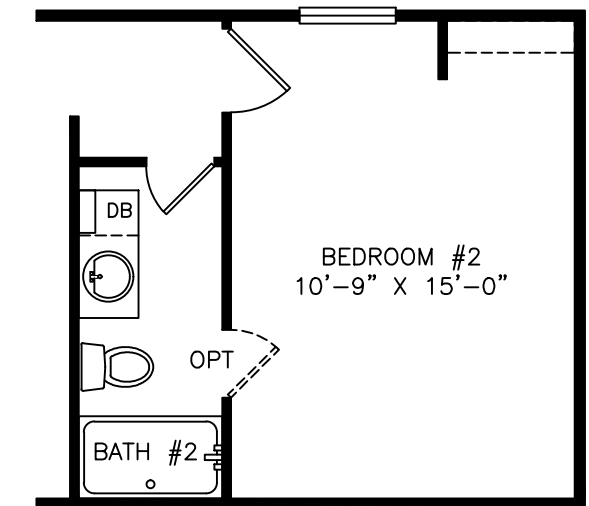

OPTIONAL SHOWER

OPTIONAL

OPTIONAL SHOWER

MODEL C-1660-22A
 BOX SIZE=15'-7 1/2" x 56'-0"
 2 BEDROOMS / 2 BATHS (880 SQ. FT.)

Legacy Housing

DATE: 01/28/2016

MODEL: 1660-22A

TITLE: SALES LITERATURE