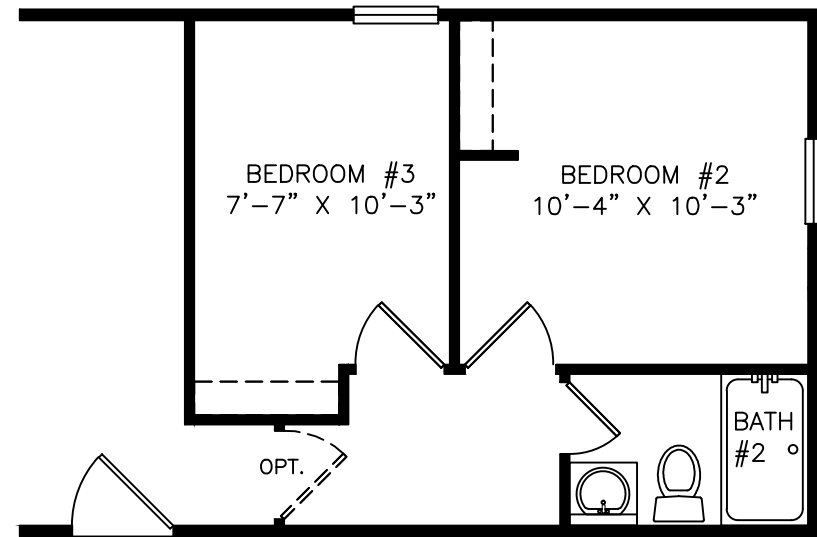

MODEL C-1664-32C
 BOX SIZE=15'-7 1/2" x 60'-0"
 3 BEDROOMS / 2 BATH (942 SQ. FT.)

OPTIONAL

Legacy Housing

DATE: 02/18/2016
 SCALE: NTS

MODEL: 1664-32C
 DRAWN BY: JMS

TITLE: SALES LITERATURE

REF #	DESCRIPTION	DATE	REVISED BY:

DWG #: